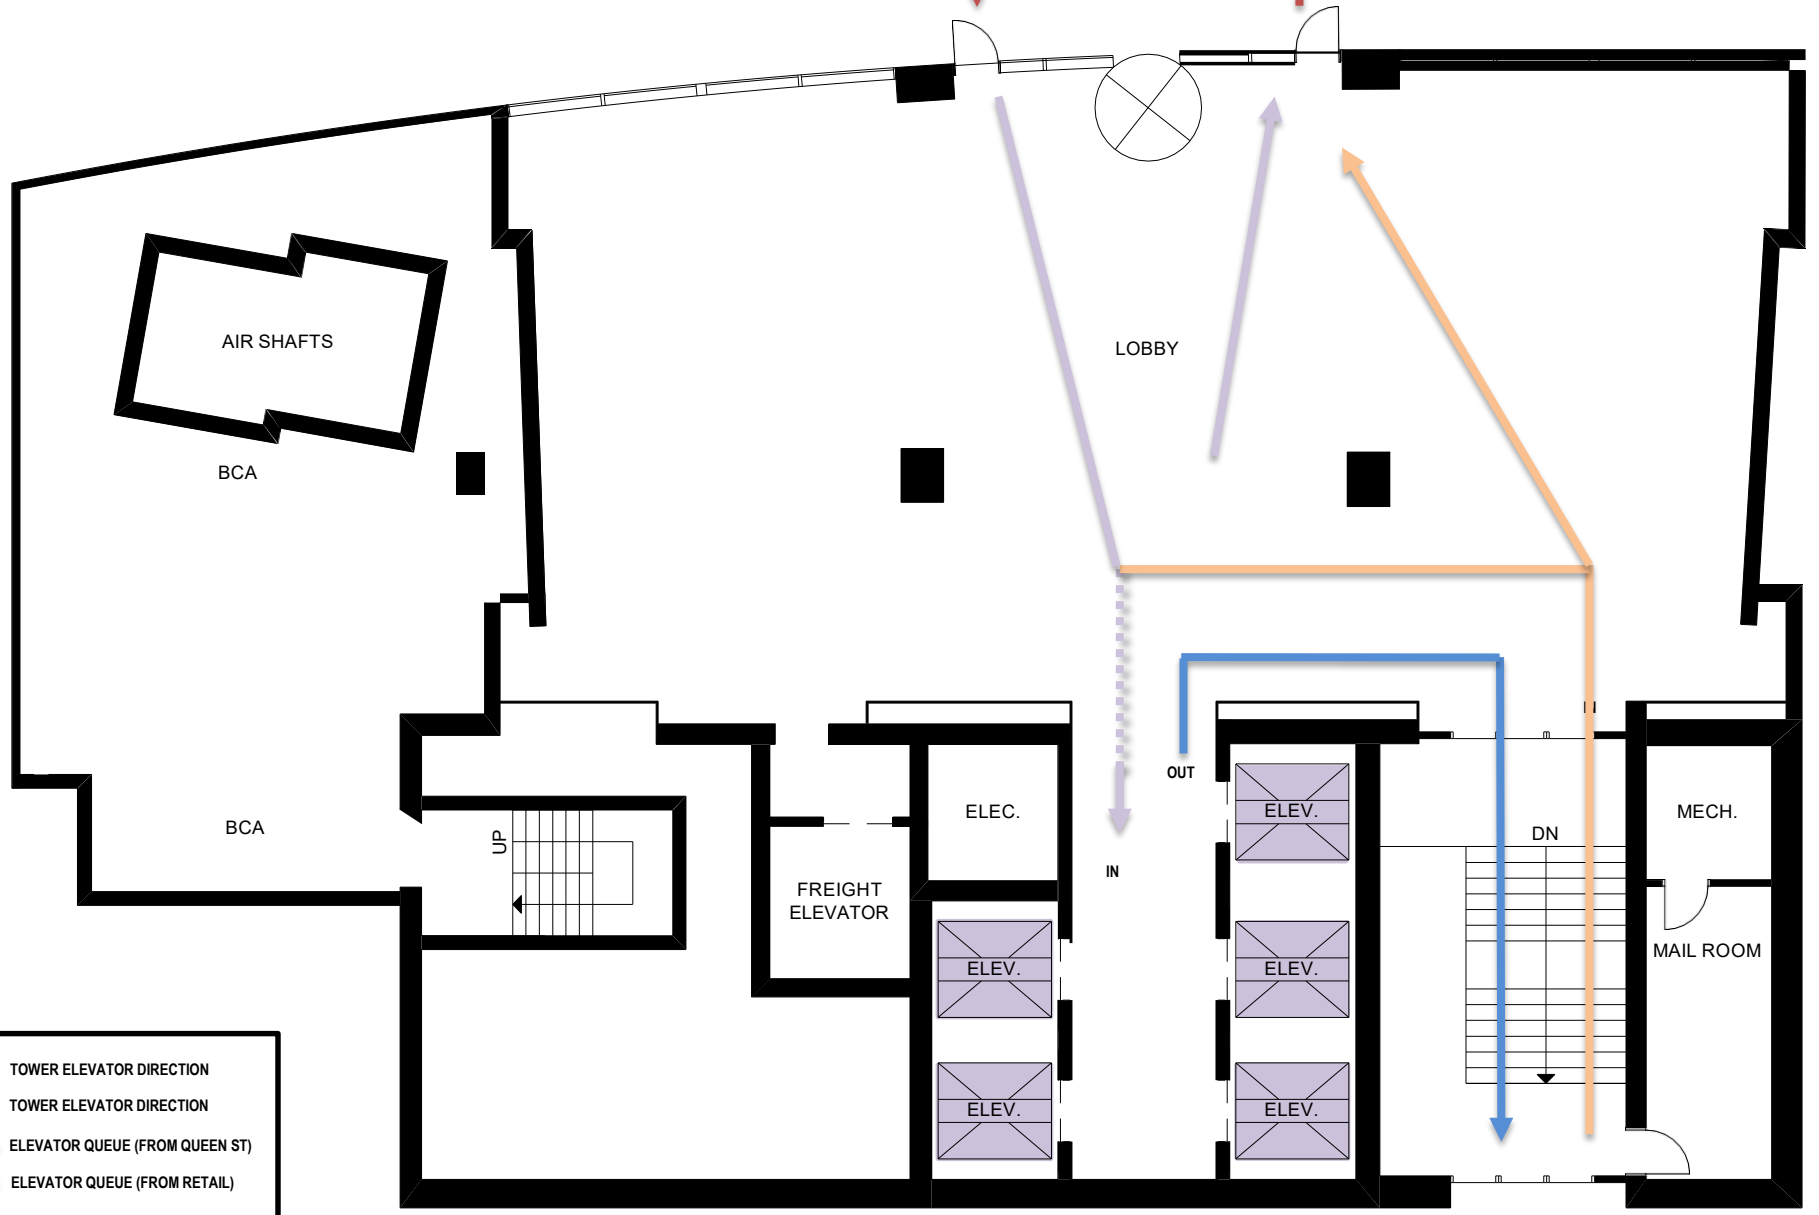

NORTH ENTRY
OPEN 7AM - 6PM
MONDAY TO FRIDAY

NORTH EXIT
OPEN 7AM - 6PM
MONDAY TO FRIDAY

- TOWER ELEVATOR DIRECTION
- TOWER ELEVATOR DIRECTION
- ELEVATOR QUEUE (FROM QUEEN ST)
- ELEVATOR QUEUE (FROM RETAIL)

TO RETAIL