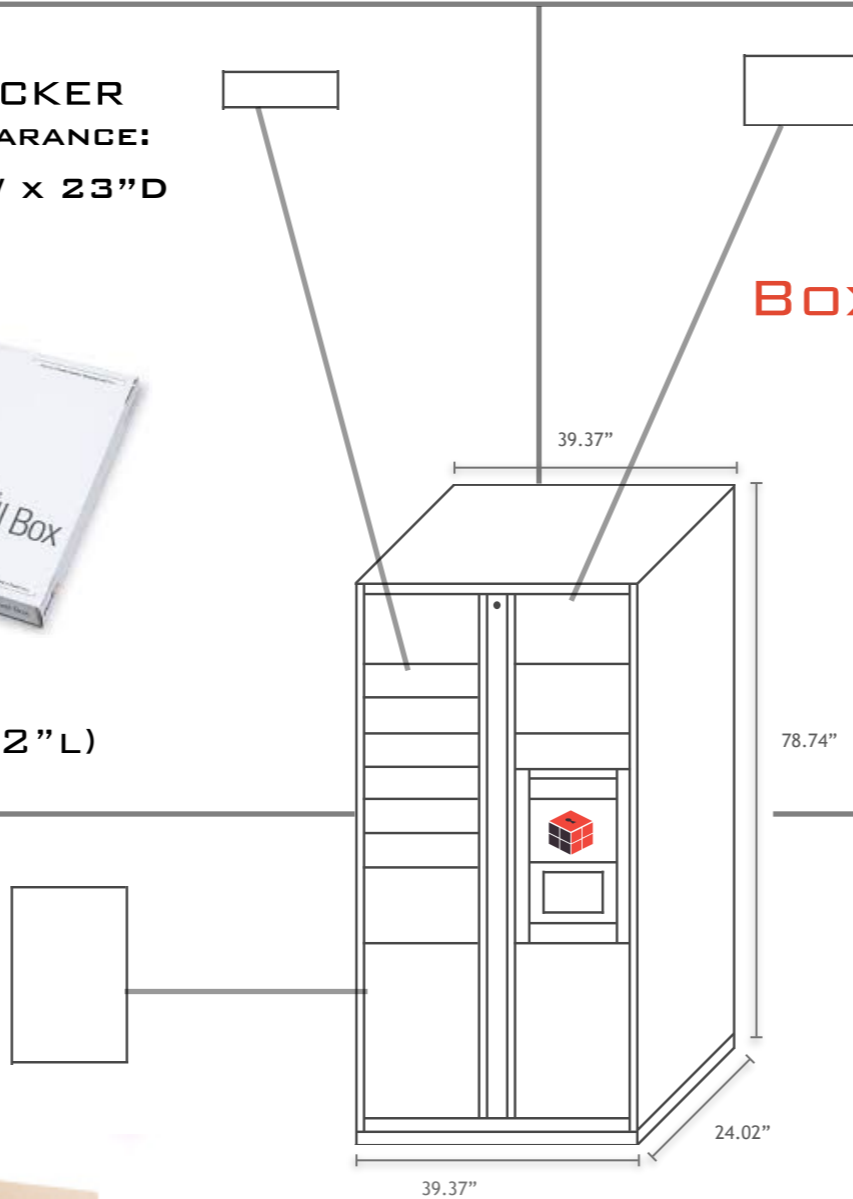

# WHAT SIZE LOCKERS DO WE NEED?

**SMALL LOCKER**  
INTERIOR CLEARANCE:  
4"H x 13.6"W x 23"D

**BOXES LIKE:**

**SMALL BOX**  
(1.5"H x 11"W x 12"L)

**MEDIUM LOCKER**  
INTERIOR CLEARANCE:  
8.7"H x 13.6"W x 23"D

**BOXES LIKE:**

**MEDIUM BOX**  
(5.5"H x 12"W x 12"L)

**LARGE LOCKER**

**BOXES LIKE:**

**LARGE BOX**  
(16"H x 12"W x 12"L)

39.37"

39.37"

78.74"

24.02"