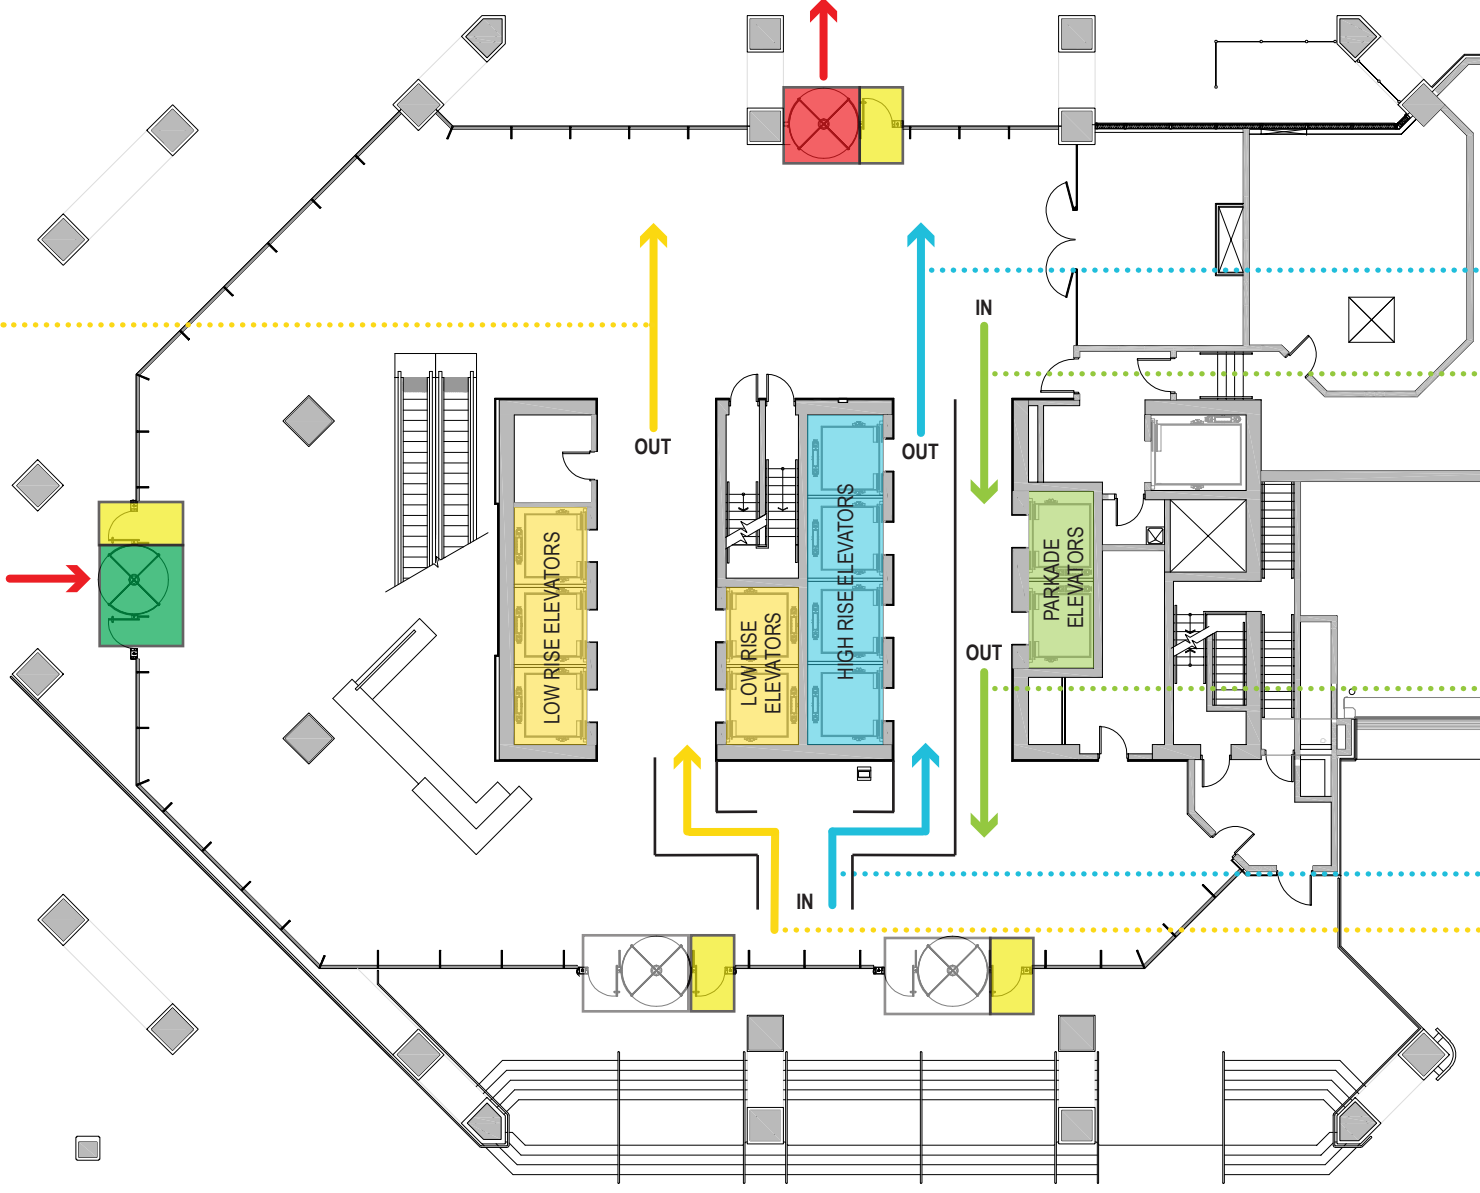

OPEN 6 AM - 6 PM
MONDAY TO FRIDAY

NORTH EXIT

EXIT LOW RISE
ELEVATORS THIS WAY

WEST ENTRY

OPEN 6 AM - 6 PM
MONDAY TO FRIDAY

AFTER HOURS
ENTRY/EXIT THROUGH
THIS DOOR ONLY

EXIT HIGH RISE
ELEVATORS THIS WAY

PARKADE ELEVATOR
QUEUE LINE

EXIT PARKADE
ELEVATORS THIS WAY

HIGH RISE ELEVATOR
QUEUE LINE

LOW RISE ELEVATOR
QUEUE LINE

NORTH

FLOOR 1 - SOUTH TOWER
LIVINGSTON PLACE

■ ENTRANCE ONLY
■ EXIT ONLY

■ EMERGENCY EXIT
□ CLOSED

**FLOOR 1 - WEST TOWER
LIVINGSTON PLACE**

■ ENTRANCE ONLY
■ EXIT ONLY

■ EMERGENCY EXIT
□ CLOSED