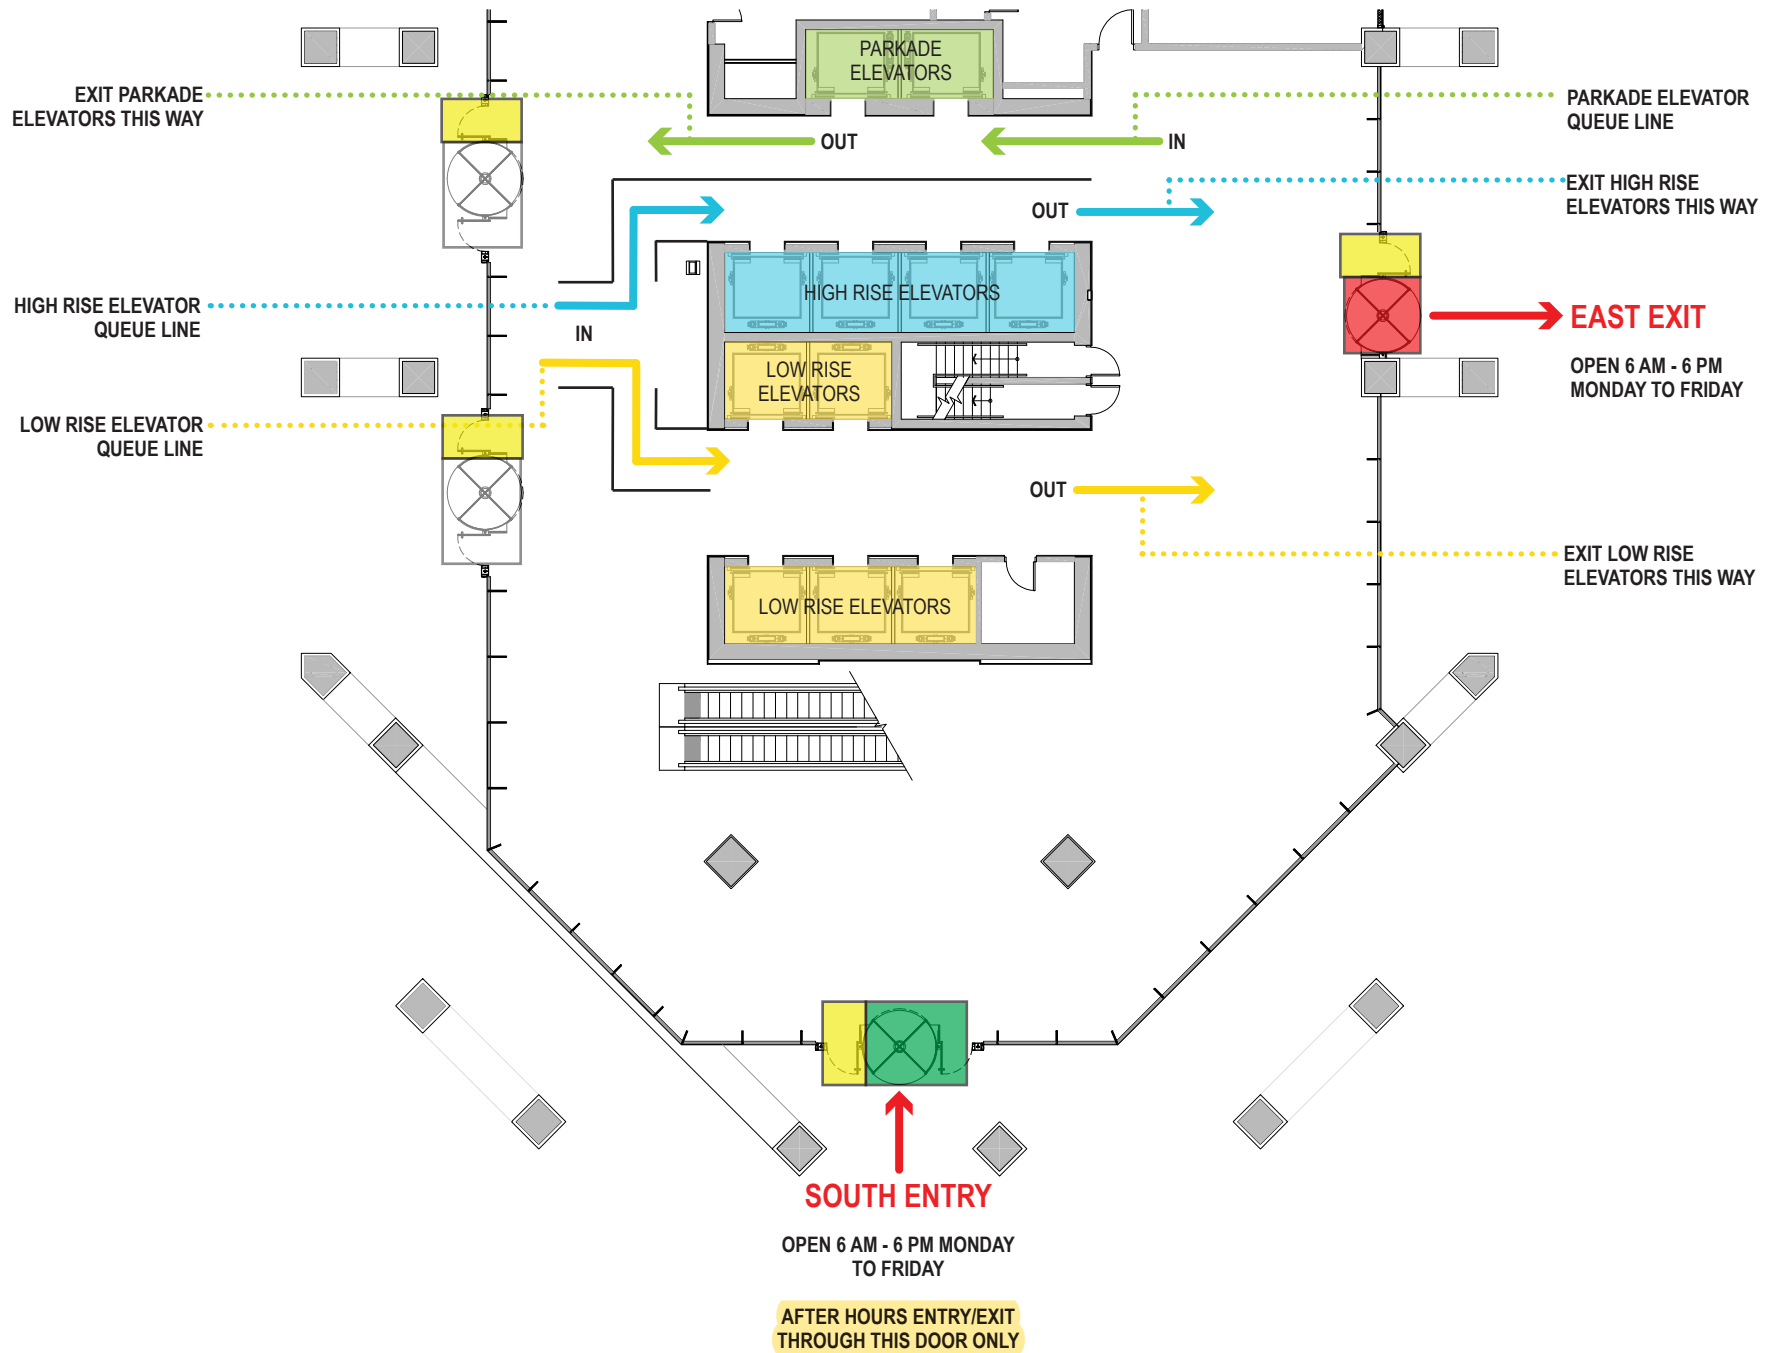

OPEN 6 AM - 6 PM
MONDAY TO FRIDAY

NORTH EXIT

EXIT LOW RISE
ELEVATORS THIS WAY

WEST ENTRY

OPEN 6 AM - 6 PM
MONDAY TO FRIDAY

AFTER HOURS
ENTRY/EXIT THROUGH
THIS DOOR ONLY

EXIT HIGH RISE
ELEVATORS THIS WAY

PARKADE ELEVATOR
QUEUE LINE

EXIT PARKADE
ELEVATORS THIS WAY

HIGH RISE ELEVATOR
QUEUE LINE

LOW RISE ELEVATOR
QUEUE LINE

NORTH

FLOOR 1 - SOUTH TOWER
LIVINGSTON PLACE

■ ENTRANCE ONLY
■ EXIT ONLY

■ EMERGENCY EXIT
□ CLOSED

**FLOOR 1 - WEST TOWER
LIVINGSTON PLACE**

■ ENTRANCE ONLY
■ EXIT ONLY

■ EMERGENCY EXIT
□ CLOSED