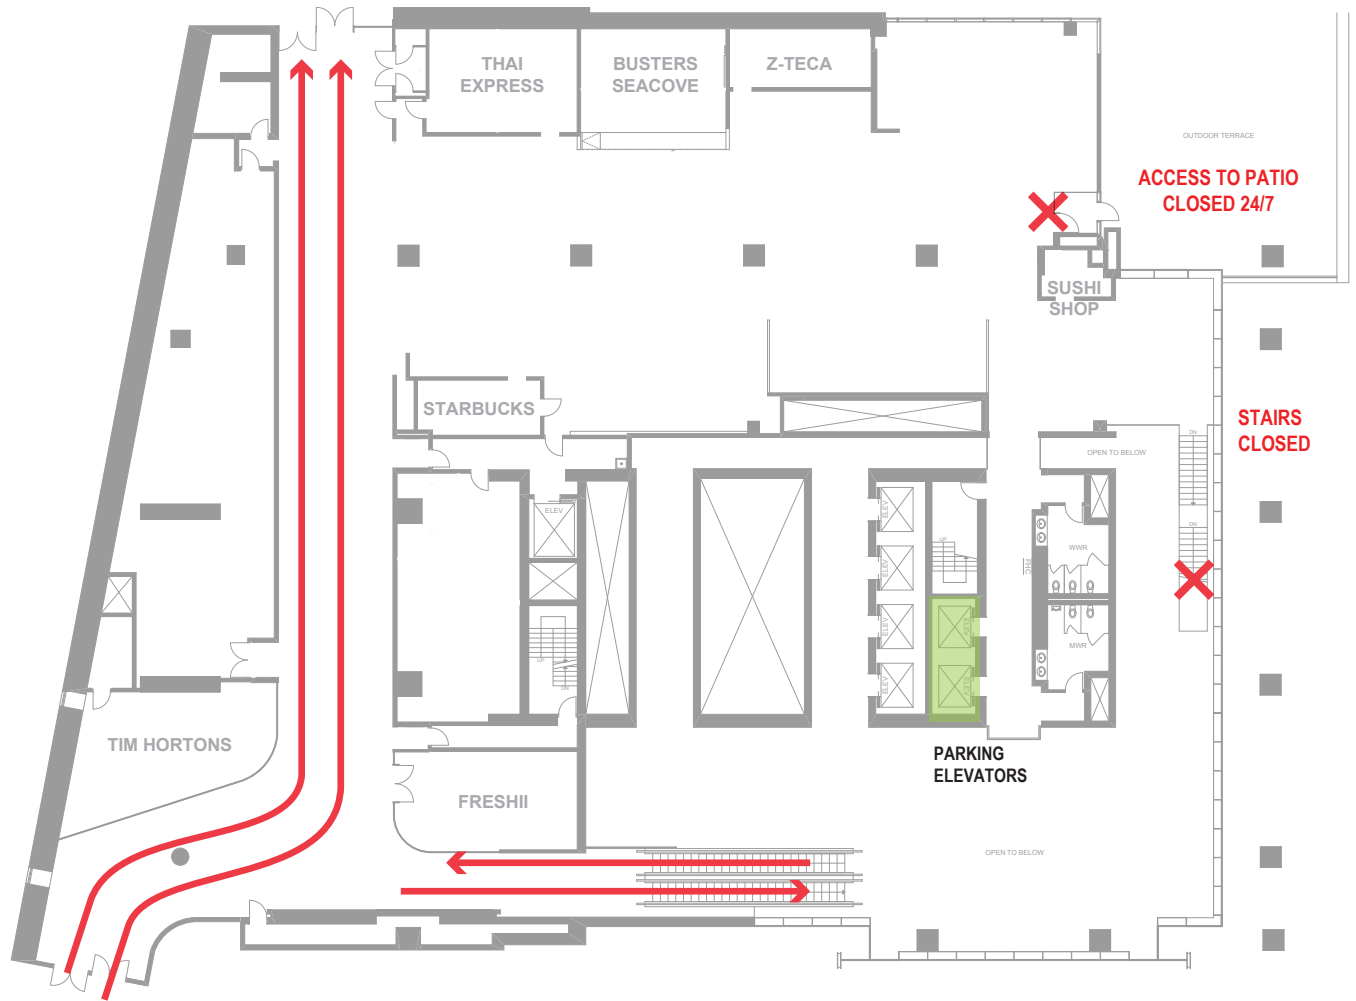

**TO 18 YORK ST**

**TO DELTA HOTEL**  
OPEN 6 AM TO 8PM  
MONDAY TO FRIDAY  
CLOSED WEEKENDS